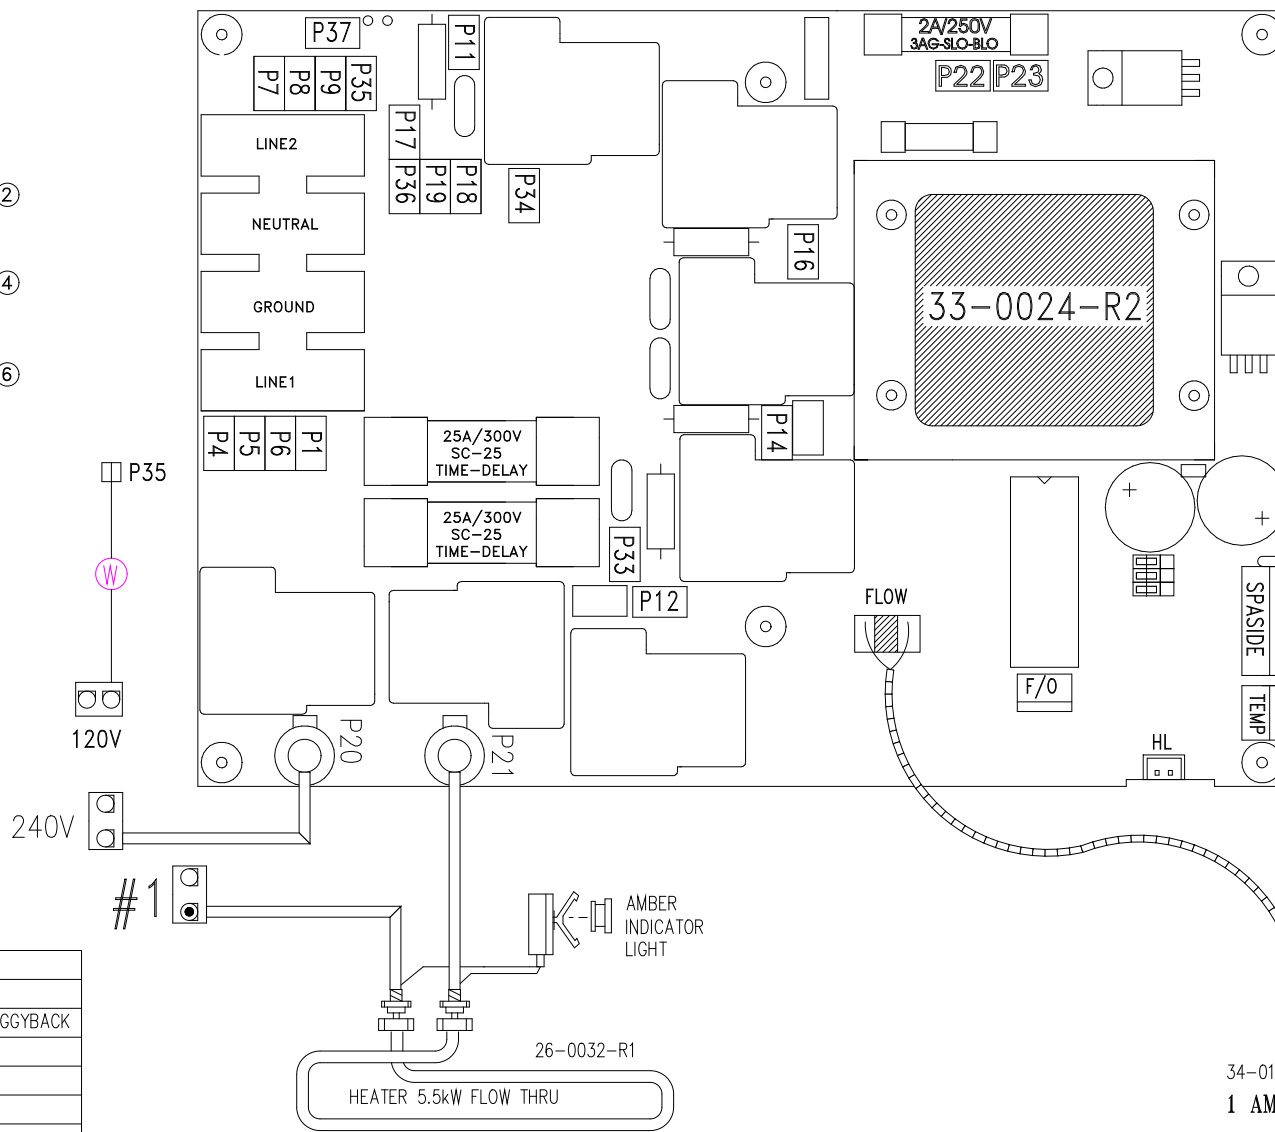

Light Receptacle

LEGEND	
□	- 1/4" QUICK CONNECT
▢	- 1/4" QUICK CONNECT PIGGYBACK
⊞	- FORK CONNECTOR
○	- RING CONNECTOR
◻	- SOCKET CONNECTOR
△	- PIN CONNECTOR

Manufacture Notes: #1 For 240V operation of heater, plug must be installed into 240V receptacle

HYDRO-QUIP
CORONA, CA (909) 273-7575

Dwg. No. **J506A0-DKQY-Z**

Drawn BH Rev 4

Wire Color Code

B - Black	G - Green
Br - Brown	Bl - Blue
R - Red	V - Violet
O - Orange	W - White
Y - Yellow	Gr - Gray

Approved By:

Date 05.20.02

Diagram No. 4819-P