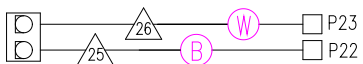

Light Receptacle

LEGEND	
□	- 1/4" QUICK CONNECT
▢	- 1/4" QUICK CONNECT PIGGYBACK
⊞	- FORK CONNECTOR
○	- RING CONNECTOR
◻	- SOCKET CONNECTOR
△	- PIN CONNECTOR

Manufacture Notes: #1 For 240V operation of heater, plug must be installed into 240V receptacle