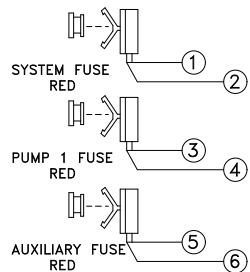

Light Receptacle

LEGEND	
□	- 1/4" QUICK CONNECT
▢	- 1/4" QUICK CONNECT PIGGYBACK
⊞	- FORK CONNECTOR
○	- RING CONNECTOR
◻	- SOCKET CONNECTOR
△	- PIN CONNECTOR

Manufacture Notes: #1 For 240V operation of heater, plug must be installed into 240V receptacle

HYDRO-QUIP
CORONA, CA (909) 273-7575

Dwg. No. **J506A0-DKQY-Z**

Drawn BH Rev 4

Wire Color Code

B - Black	G - Green
Br - Brown	Bl - Blue
R - Red	V - Violet
O - Orange	W - White
Y - Yellow	Gr - Gray

Approved By: