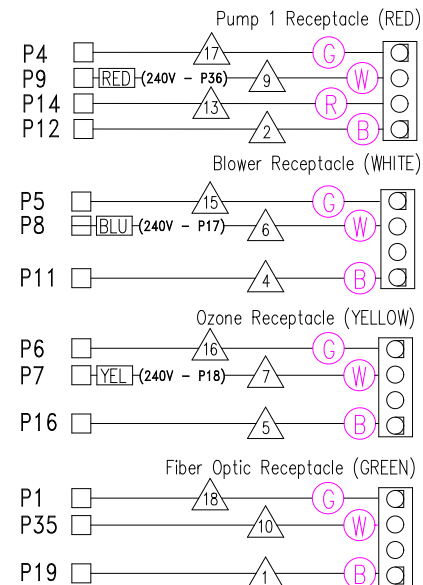

Light Receptacle

LEGEND	
□	- 1/4" QUICK CONNECT
▢	- 1/4" QUICK CONNECT PIGGYBACK
⊞	- FORK CONNECTOR
○	- RING CONNECTOR
◻	- SOCKET CONNECTOR
△	- PIN CONNECTOR

Manufacture Notes: #1 For 240V operation of heater, plug must be installed into 240V receptacle

HYDRO-QUIP
CORONA, CA (909) 273-7575

Dwg. No. **J506A0-DKQY-Z**

Drawn BH Rev 4

Wire Color Code

B - Black	G - Green
Br - Brown	Bl - Blue
R - Red	V - Violet
O - Orange	W - White
Y - Yellow	Gr - Gray

Approved By:

Date 05.20.02

Diagram No. 4819-P